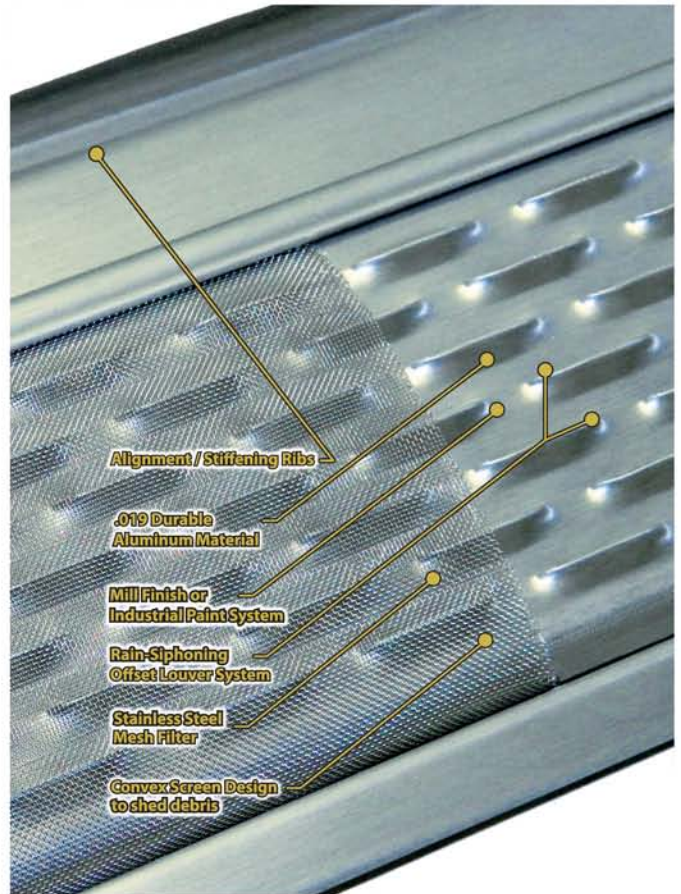

Clean Mesh™ 5" GUTTER GUARD

patent pending

Stop Cleaning Your Gutters!

- . Eliminates leaves & debris from clogging gutters
- . Rain-Siphoning Offset Louver System handles the heaviest rains
- . Clean Mesh is effective against small debris, including pine needles, seed pods and shingle grit
- . Works with Super Gutters, Box Gutters and K-Style Gutters
- . Works with screen enclosures and pool cages
- . Constructed from durable .019 Aluminum
- . Industrial paint system or Mill Finish protects
- . Alignment / Stiffening Ribs for easy installation and added strength
- . Stainless Steel Micro Mesh
- . Fits all gutters up to 5"

Keeps The Bad Stuff Out Of Your Gutters!

With Clean Mesh

Without